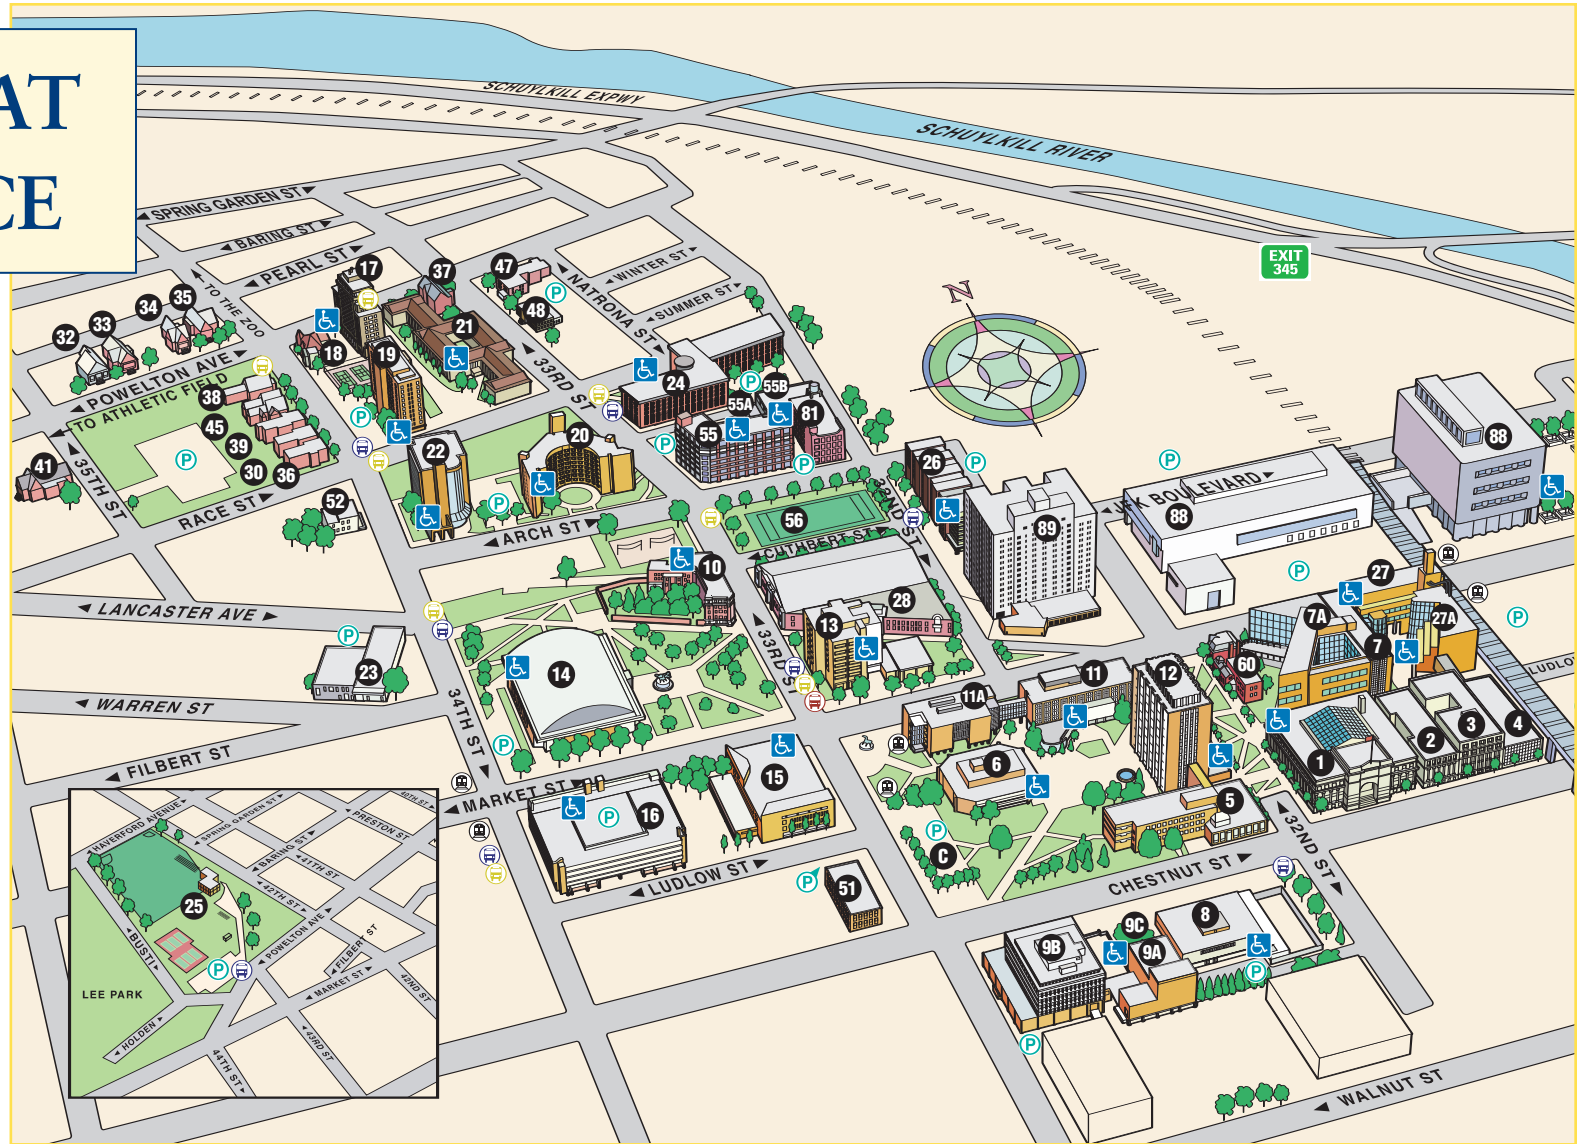

DREXEL AT A GLANCE

Academic Building	55
Admissions Office	1
Alumni Engineering Labs	4
Armory	28
Athletic Field	25
Bossone Research Center	7A
Buckley Field	56
Career Development Center	81
Center for Automation Technology	27A
Commonwealth Hall (Engineering)	7
Creese Student Center	8
Curtis Hall (Engineering)	3
Design Arts Annex	55A
Disque Hall (Science)	12
Drexel World House	41
Fraternity Houses	
Alpha Chi Ro	30
Alpha Epsilon Pi	30
Delta Sigma Phi	45
Lambda Chi Alpha	35
Pi Kappa Alpha	45
Tau Kappa Epsilon	32
Theta Chi	38
Frederic O. Hess Engineering	
Research Laboratories	23
General Services and Parking Facility	16
Handschumacher Dining Center	9C
John A. Daskalakis Athletic Center	14
Korman Center	6
Language and Communication Center	48
LeBow Engineering Center	27
Leonard Pearlstein Business Center	53
Library (W.W. Hagerty Library)	15
MacAlister Hall (Arts and Sciences)	9B
Main Building	1
Mandell Theater	9A
Matheson Hall (Business)	11
Nesbitt Hall (Media Arts and Design)	13

Neuropsychology Laboratory	47
Newman Center	51
One Drexel Plaza	88
Paul Peck Alumni Center	60
Randell Hall (Engineering)	2
Residence Halls	
Calhoun Hall	20
East Hall	26
Kelly Hall	19
Myers Hall	21
North Residence Hall	24

Towers Hall	22
University Crossing	89s
Van Rensselaer Hall	17
Ross Commons	18
Rush Building (Information	
Science and Technology)	10
Security Building	52
Sorority Houses	
Alpha Sigma Alpha	39
Delta Zeta	36
Phi Mu	33

Phi Sigma Sigma	33
Stratton Hall (Arts and Sciences)	5
3201 Arch Street	81
3210 Cherry Street	55B
C Lot	C

3141 Chestnut Street
Philadelphia, PA 19104
1-800-2-DREXEL
www.drexel.edu/em